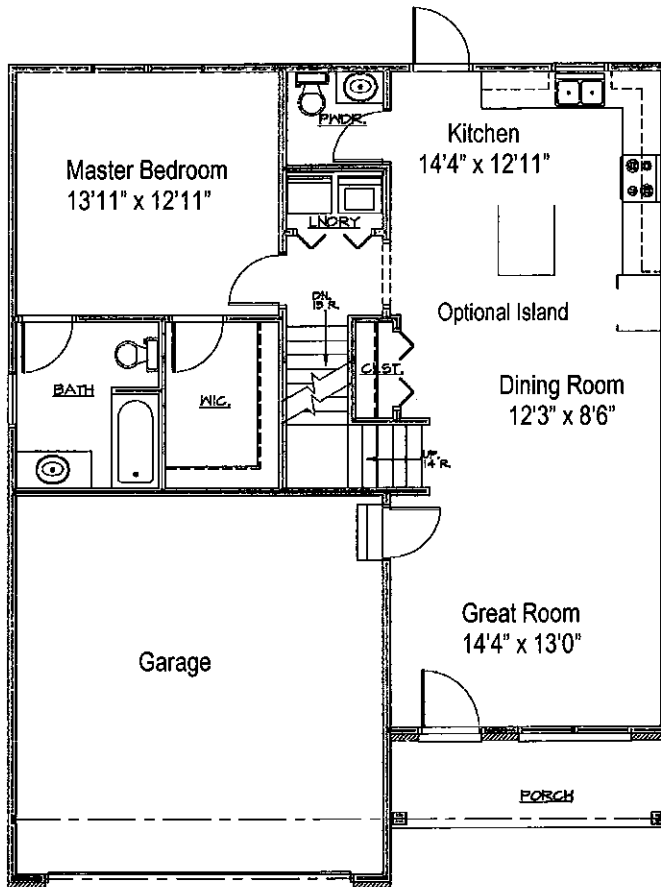

Kassidy

1,415 sf 1-1/2 Story

3 Bedrooms

2 1/2 Bathrooms

- Large First Floor Master Bedroom with bath and large walk-in closet
- Two Bedrooms Upstairs
- Open Floor Plan
- Full Basement

First Floor

Second Floor